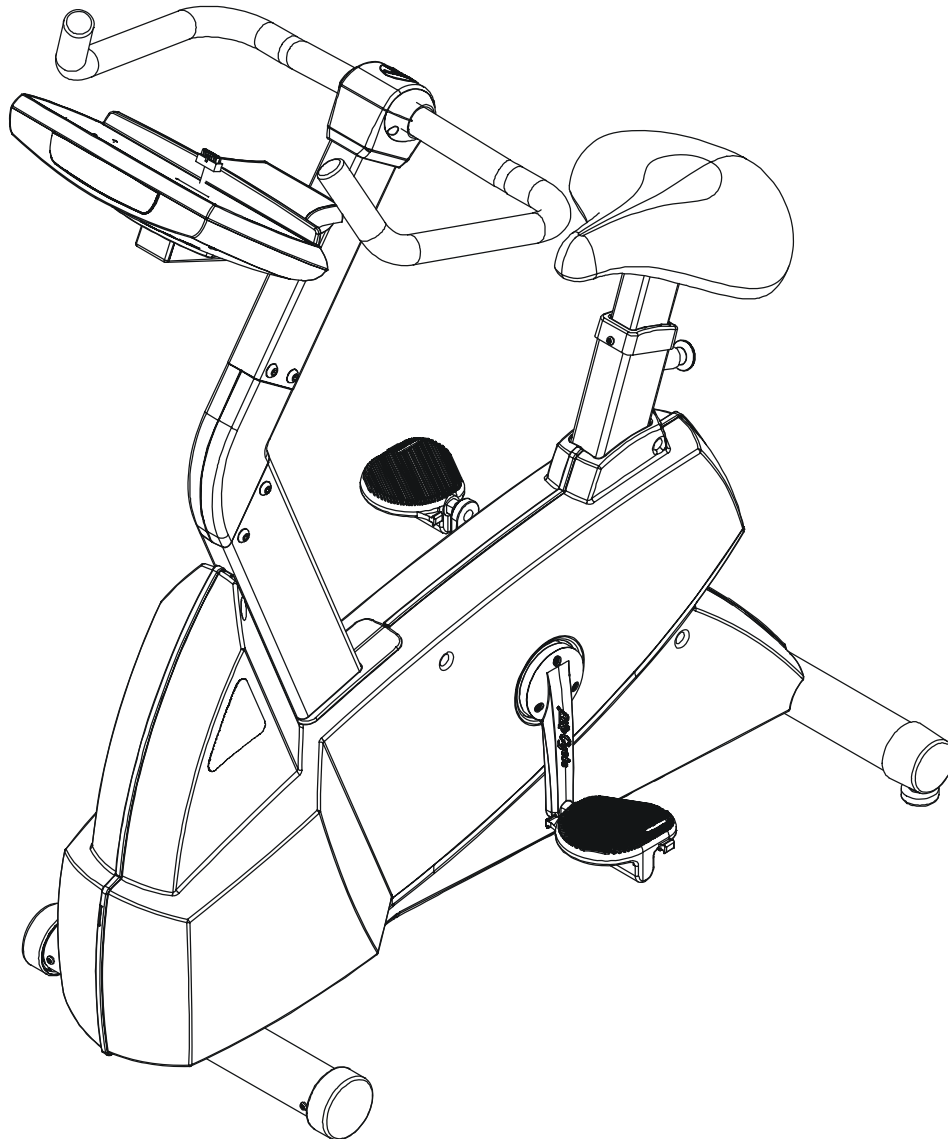

LifeFitness

ARCTIC SILVER 95CW Upright Bike

Customer Support Services
PARTS MANUAL rev 01 May 2008

ARCTIC SILVER 95CW
REFERENCES

95CW-0XXX-02
S/N CCR100000 and UP

OPERATION MANUAL	M051-00K63-A064
HARDWARE BAG	GK63-00002-0044
NETWORK C-SAFE KIT	GK63-00002-0003
POWER OPTION KIT – 120V	GK63-00002-0005
POWER OPTION KIT – 220/50 UK	GK63-00002-0039
POWER OPTION KIT – 240V+ AUS	GK63-00002-0040
POWER OPTION KIT – 220/50	GK63-00002-0041
TOUCH UP PAINT: SPRAY CAN .5 OZ BOTTLE W/APPLICATOR .33 OZ PEN	0017-00008-0204 0017-00008-0205 0017-00008-0206
COAX CABLE	AK32-00020-0001
ER READY BRACKET ASSEMBLY ASEMBLY CONSISTS OF: 1) POWER CABLE 2) ER READY BRACKET 3) F TYPE CONNECTOR	AK63-00215-0000 AK32-00078-0001 GK63-01329-0000 0017-00021-2846
SERVICE MANUAL	M051-00K63-A009

**NOTE: ADDING THE BOLT ON LCD SCREEN TO THE
 95CW-0XXX-02 MAKES THE UNIT A 95CER-0XXX-02**

	Page
CONSOLE AND RELATED COMPONENTS.....	4
CONSOLE MOUNTING SCREWS AND POLAR COVERS.....	5
ALTERNATOR W/PULLEY	6
CRANKSHAFT AND BEARING ASSEMBLY.....	7
INTERMEDIATE SHAFT AND BEARING ASSEMBLY.....	8
SEAT LATCH ASSEMBLY.....	9
SEAT POST ASSEMBLY	10
SEAT POST SHROUDS.....	11
IDLER BRACKET ASSEMBLY.....	12
CONSOLE SUPPORT ASSEMBLY.....	13
LEFT SIDE SHROUD AND CRANKARM.....	14
RIGHT SIDE SHROUD AND CRANKARM.....	15
PCB MOUNTING BRACKET ASSEMBLY.....	16
FRONT WHEELS.....	17
RESISTOR ASSEMBLY.....	18
HANDLEBAR ASSEMBLY.....	19
BELTS.....	20
CABLES.....	21